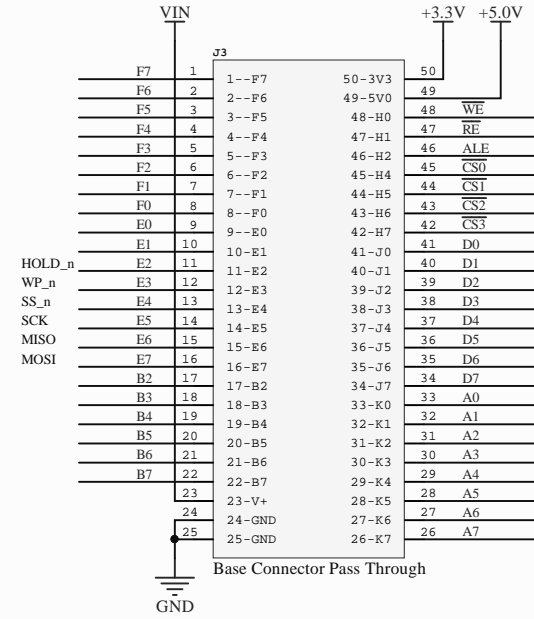

Connectors

Switches

Address latch

Flash ROM

SRAM