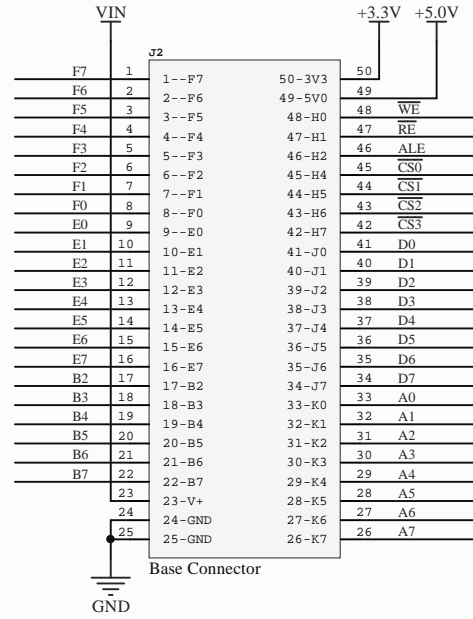

Connectors

Switches

Address latch

Flash ROM

SRAM