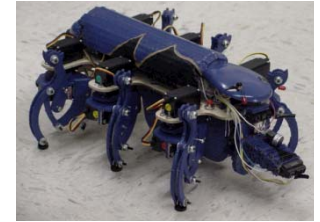

EEL 5666/EEL 4665: Intelligent Machines Design Lab
Machines Intelligence Laboratory

Spider: Insect robot

EE/CE/ME/AE/AG Students

Eyebotic: "Eyes"
for the blind

Gizmo: Soda
can sorter

Would you like to design
& build an autonomous
robotic platform in a
single semester?

ARBOR: Opens
beer bottles

EEL 5666/EEL 4665 Intelligent Machines Design Lab
(IMDL) Fall 2015, T & R, 2nd-3rd
w/ Drs. Arroyo & Schwartz
Recommended by CIMAR

Coin Frog: Collects coins
from a fountain

Hyena: Metal detector
and collector