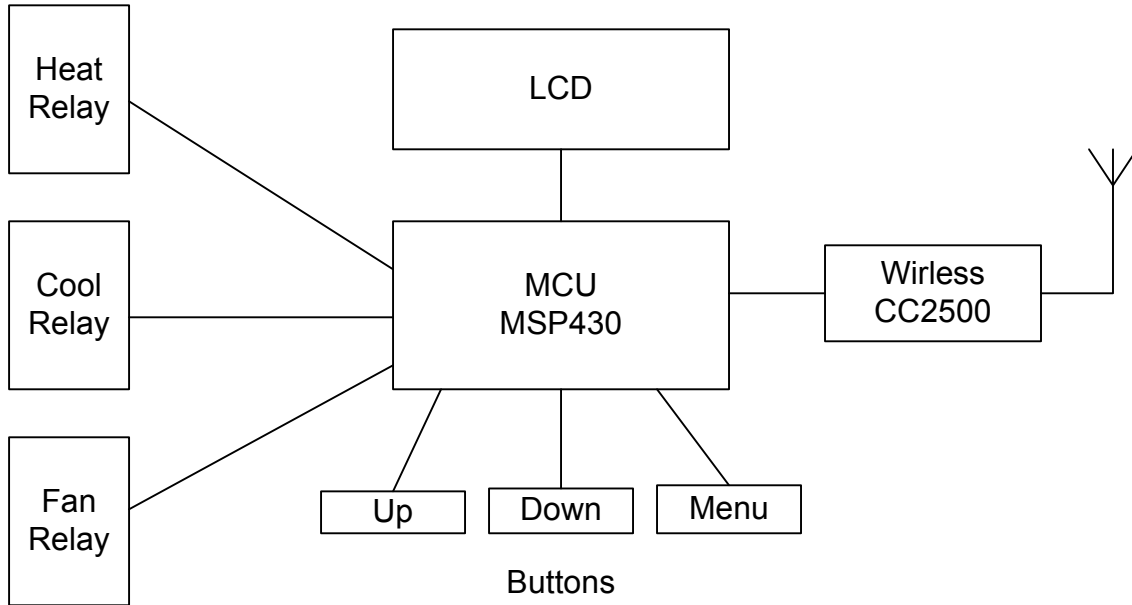

Hardware Block Diagram

Intelligent HVAC System
Team Buckyball
Robert Gravois
Greg Slovin

Central Thermostat Unit (CTU)

Individual Room Controller (IRC)