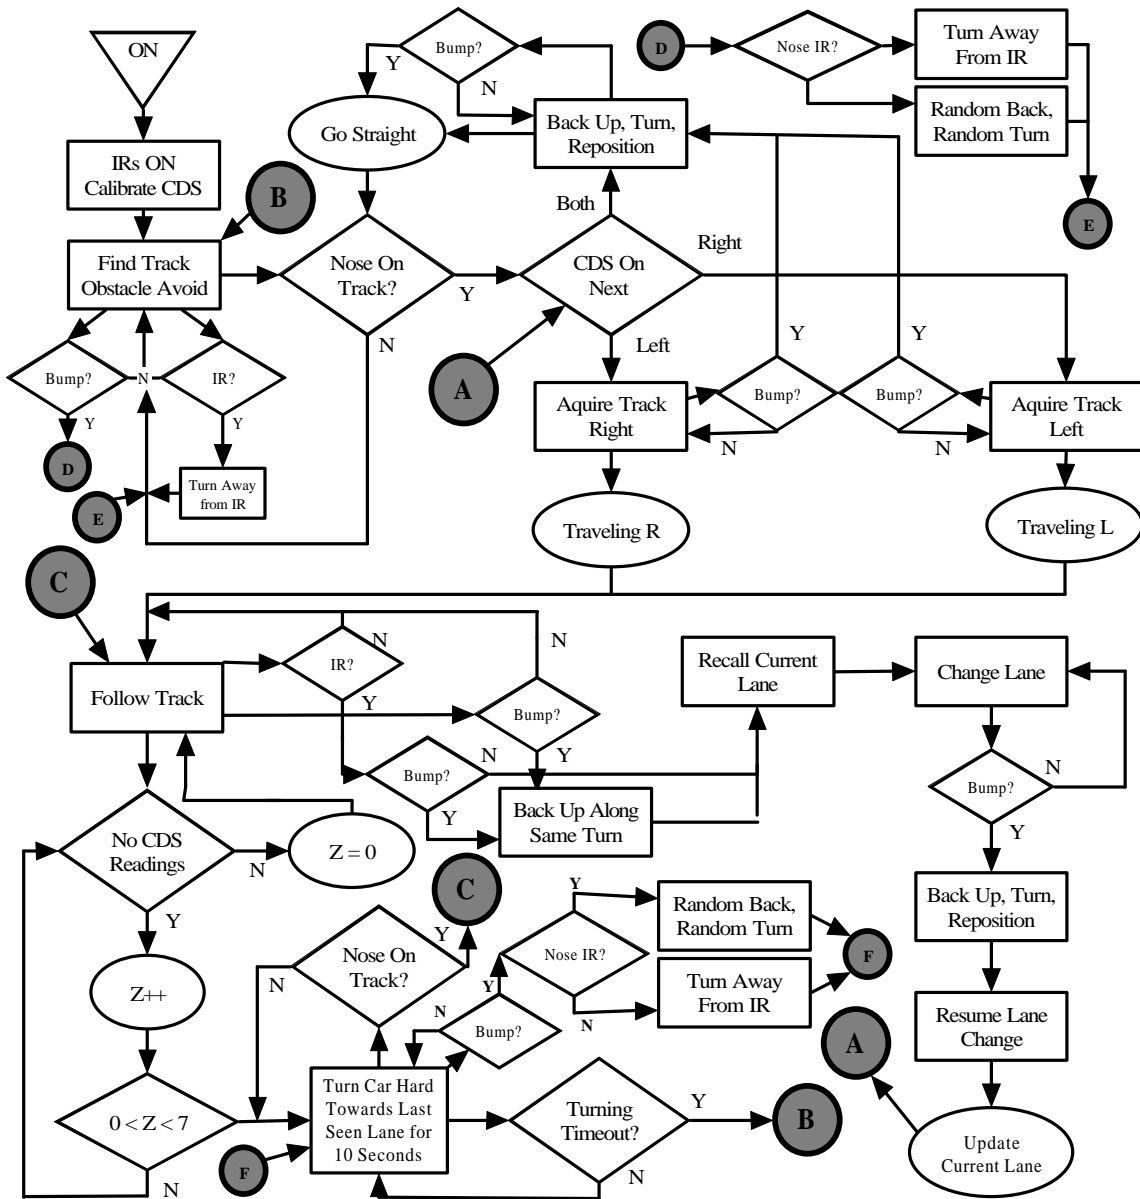

Trans Am² Logic Flow

Flow Chart 1.1

*Inherent in any turning is turn signal flashing.

*Inherent in any speed change where the resulting speed is lower is brake light signals.

*Signal Bump refers to front bumper only.